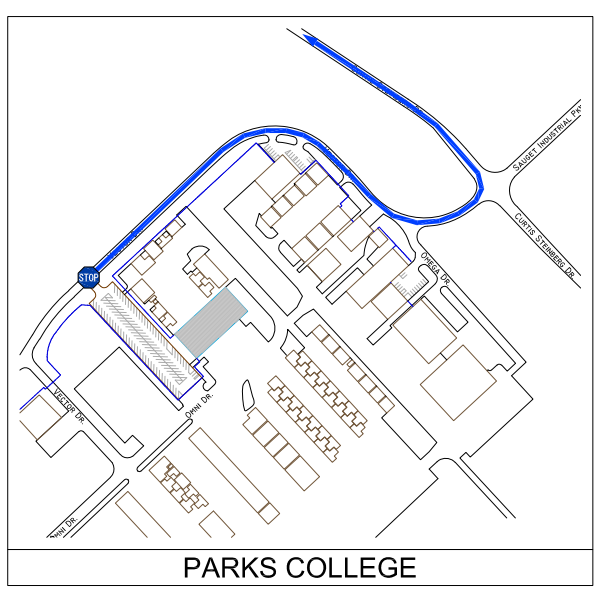

SAINT LOUIS UNIVERSITY

SHUTTLE ROUTES CAMPUS MAP

SHUTTLE ROUTES	
	GRAND LOOP
	GRAVE EXPRESS LOOP
	SCOTT HALL AND PARKS COLLEGE LOOP
	SHUTTLE STOP

PARKING AND CARD SERVICES
WOOL CENTER
 SUITE 130
 (314) 977-2957
parking@slu.edu