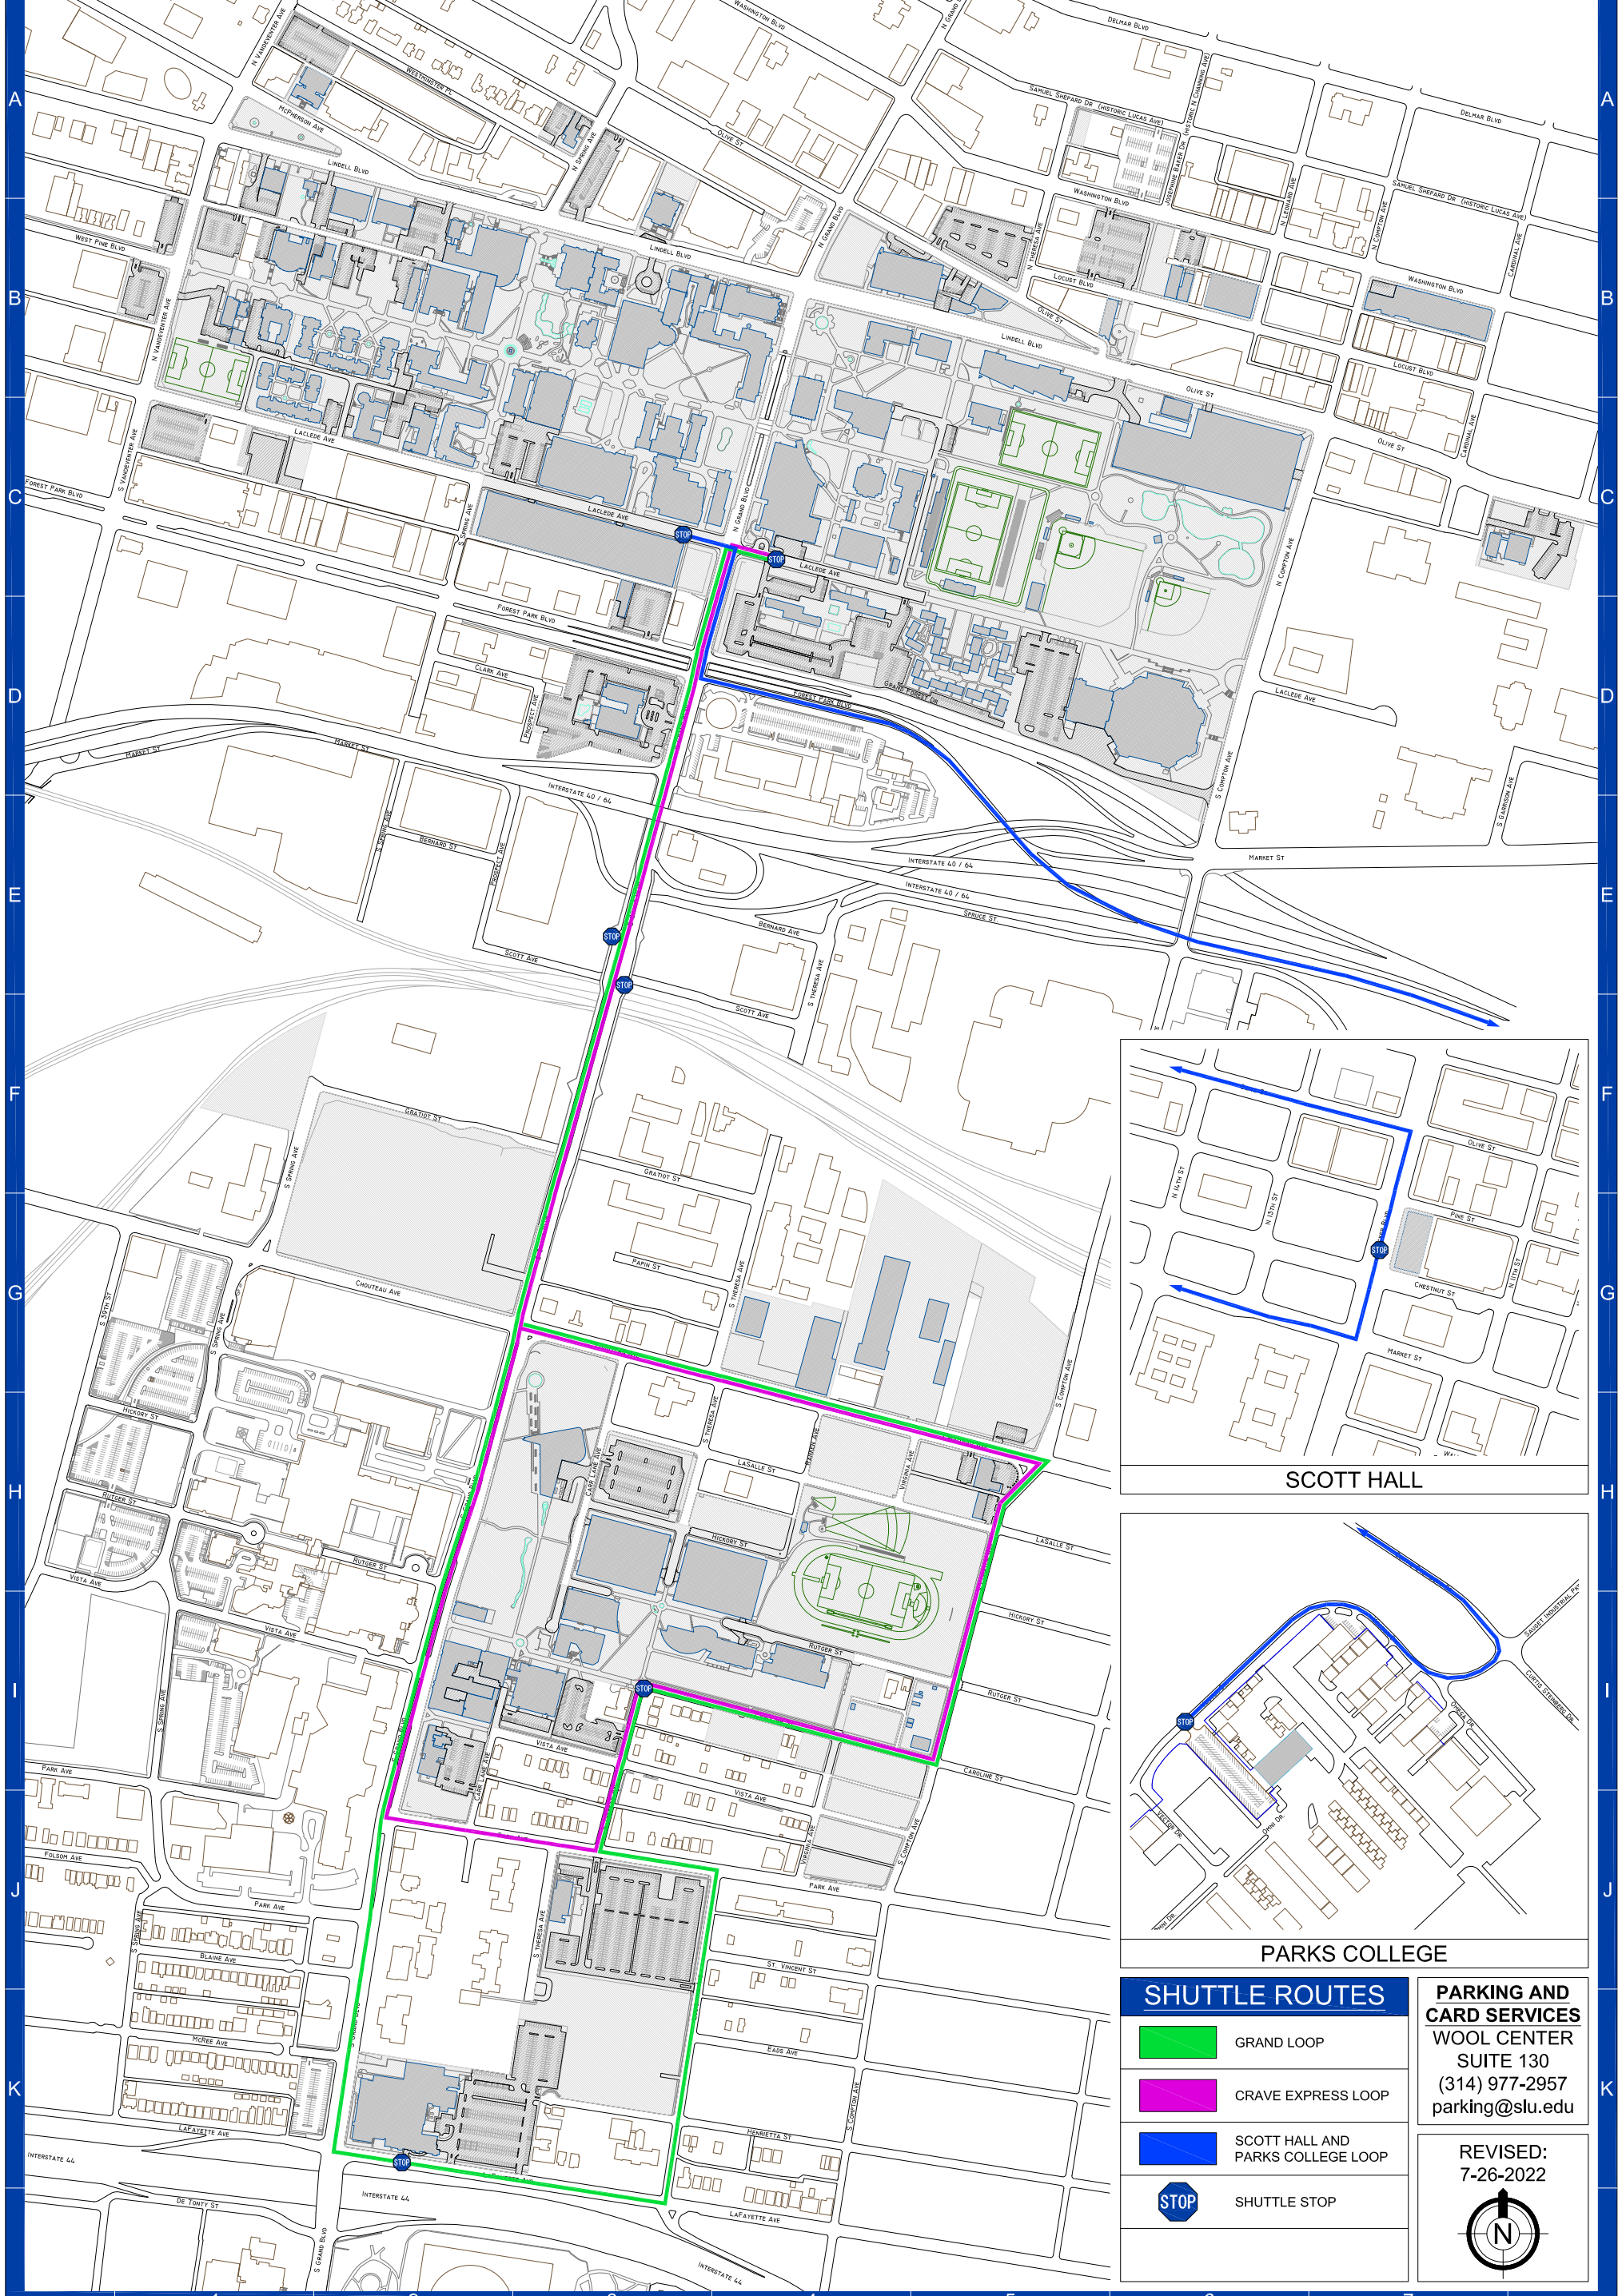

SAINT LOUIS UNIVERSITY

SHUTTLE ROUTES CAMPUS MAP

SHUTTLE ROUTES	
	GRAND LOOP
	GRAVE EXPRESS LOOP
	SCOTT HALL AND PARKS COLLEGE LOOP
	SHUTTLE STOP

PARKING AND CARD SERVICES
WOOL CENTER
 SUITE 130
 (314) 977-2957
parking@slu.edu

REVISED:
 7-26-2022