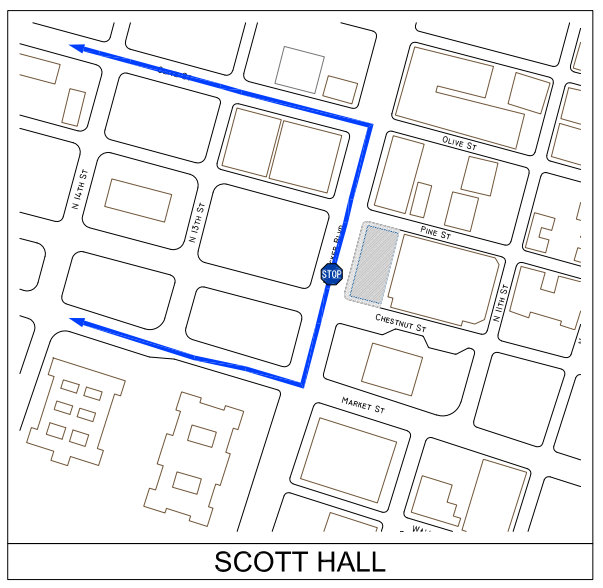

SAINT LOUIS UNIVERSITY

SHUTTLE ROUTES CAMPUS MAP

SHUTTLE ROUTES	
	GRAND LOOP
	GRAVE EXPRESS LOOP
	SCOTT HALL AND PARKS COLLEGE LOOP
	SHUTTLE STOP

PARKING AND CARD SERVICES
WOOL CENTER
 SUITE 130
 (314) 977-2957
parking@slu.edu