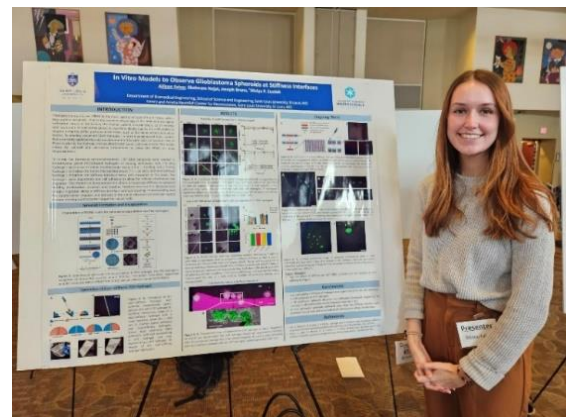

2023 Institute for Translational Science Symposium

Alli Faber, an MS student in **Dr. Zustiak's lab** presented a poster for the ITN symposium. **A. Faber, S. Nejat, J. Bruns, *S. P. Zustiak**, "Glioblastoma Spheroid Growth, Infiltration, Motility, and Chemotherapeutic Responses in Single and Dual-Stiffness Hydrogels", (Poster), Institute for Translational Neuroscience Symposium, SLU, November 3, 2023, St Louis, MO

Dr. Zustiak became an Associate Editor for the Biomaterials Specialty Section for Frontiers in Bioengineering and Biotechnology (Impact factor: 6.1), Frontiers in Materials (Impact Factor: 3.2), and Frontiers in Molecular Biosciences (Impact factor: 5.0), all by Frontiers Publisher.